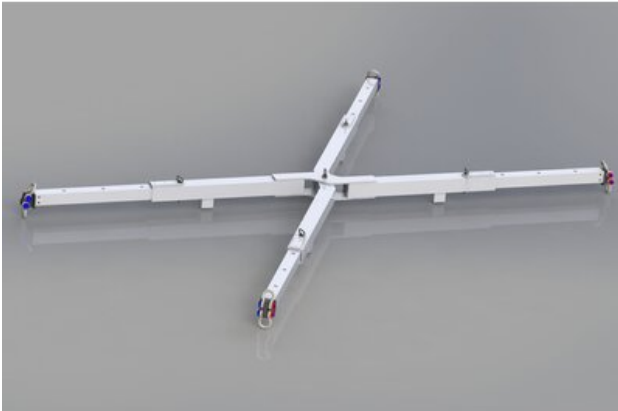

## Aluminium telescope lifting beam 10 t / 4 legs

### Product information

Collapsible aluminium lifting frame. Can be stored in small spaces when collapsed. Easy and quick to assemble, perfect for, for example, lifting boats. The beam is also available without hooks and roundsling.

**Material:** Aluminum

**Marking:** According to standard, CE-marked

**Standard:** EN 13155

Part Code	WLL ton	Width mm
NOSPXALU10	10	2550 - 4130