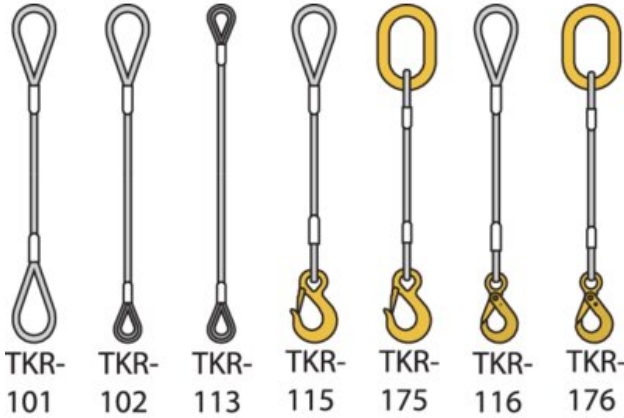

## Steelwire Rope Slings FI

### Product information

#### Contact us for all kinds of steelwireslings!

- hand spliced / mechanically spliced alu ferrule / supersplice seel ferrule
- slings with 1,2,3 & 4 legs equipped with shackles, hooks, ...
- sockets
- endless clamped
- grommets
- terminals with tread
- endstops
- ...